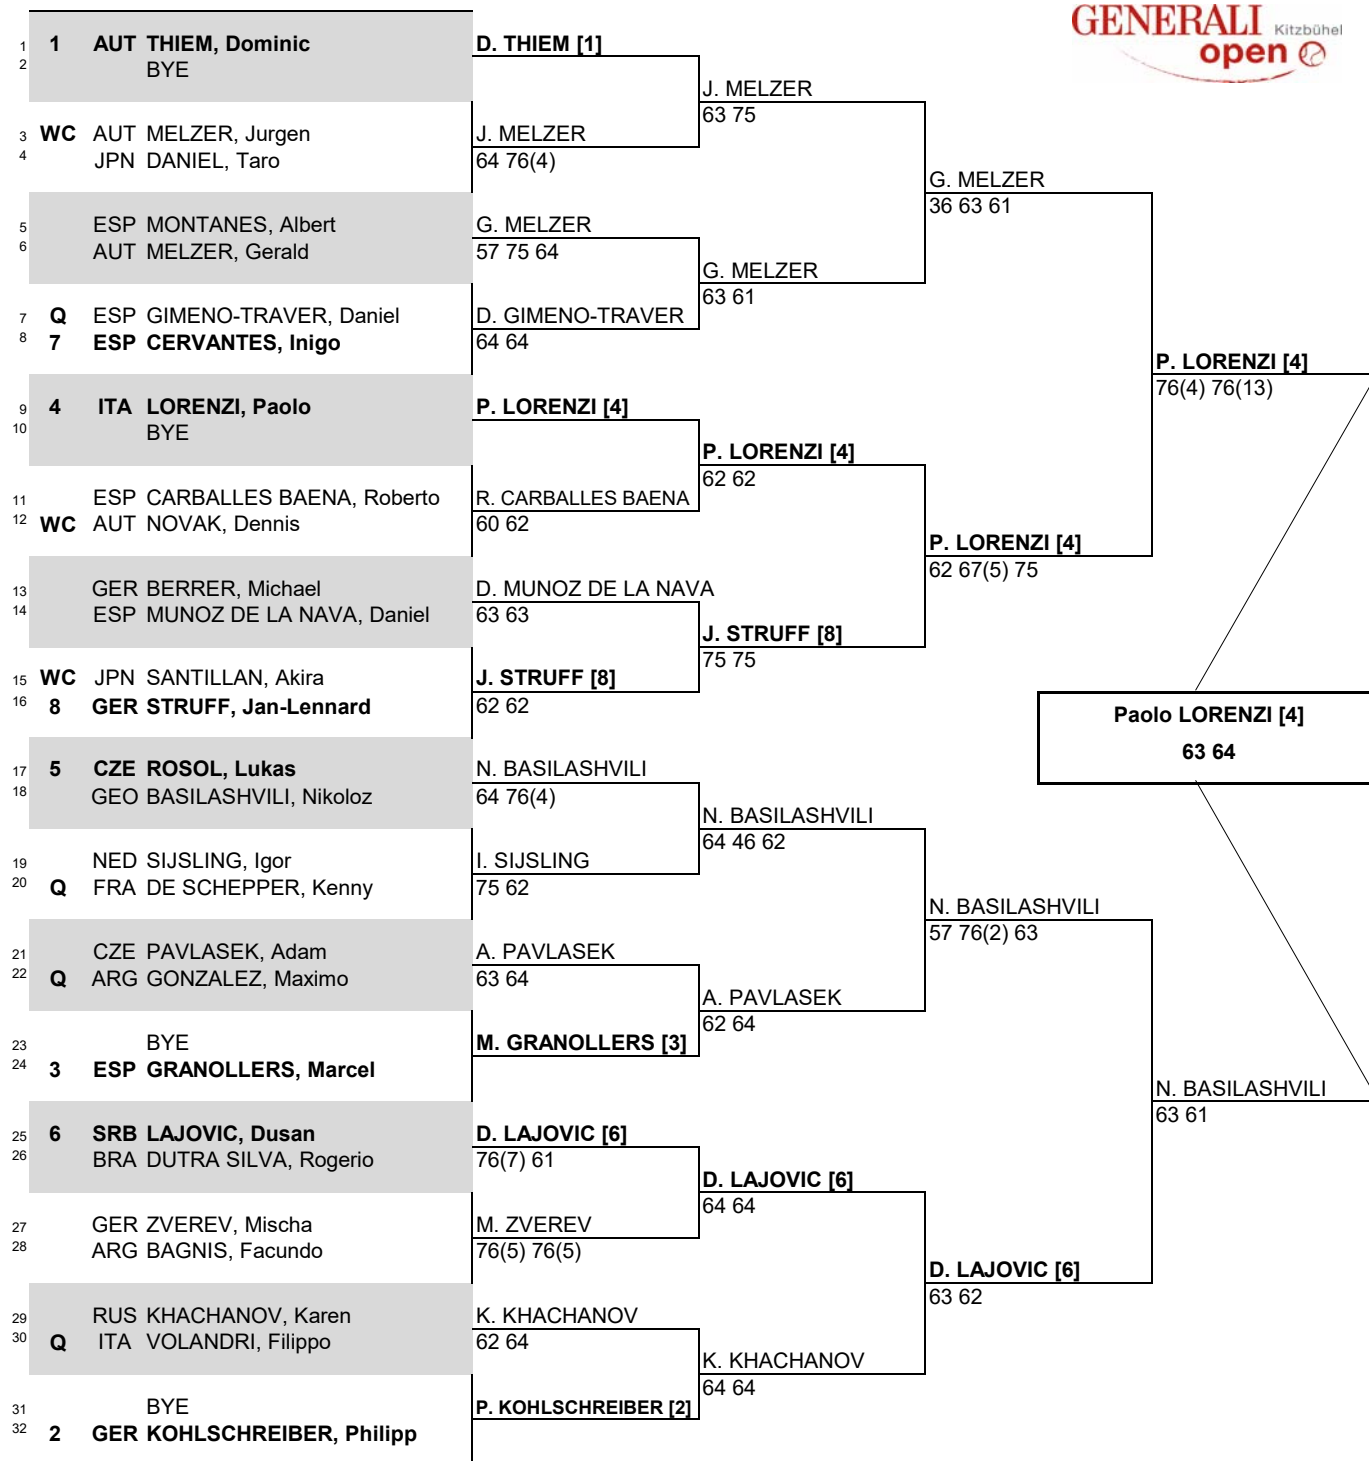

# GENERALI OPEN

CITY, COUNTRY  
Kitzbühel, Austria

TOURNAMENT DATES  
18-23 July 2016

SURFACE  
Red Clay

TOTAL FINANCIAL COMMITMENT  
€ 520,070

STATUS NAT

MAIN DRAW SINGLES

ATP, Inc. © Copyright 2014

SEEDED PLAYERS	RANK	PRIZE MONEY	POINTS	LUCKY LOSERS	RETIREMENTS/WALKOVERS
1 THIEM, Dominic	9	WINNER	€ 82,450	250	
2 KOHLSCHREIBER, Philipp	22	FINALIST	€ 43,430	150	
3 GRANOLLERS, Marcel	45	SEMI-FINALIST	€ 23,525	90	
4 LORENZI, Paolo	48	QUARTER-FINALIST	€ 13,400	45	
5 ROSOL, Lukas	78	SECOND ROUND	€ 7,900	20	
6 LAJOVIC, Dusan	81	FIRST ROUND	€ 4,680	0	
7 CERVANTES, Inigo	82				
8 STRUFF, Jan-Lennard	86				
FOLLOW LIVE SCORING AT www.ATPWorldTour.com					
LAST DIRECT ACCEPTANCE		Mischa Zverev - 136		ATP SUPERVISOR(S)	Thomas Karlberg